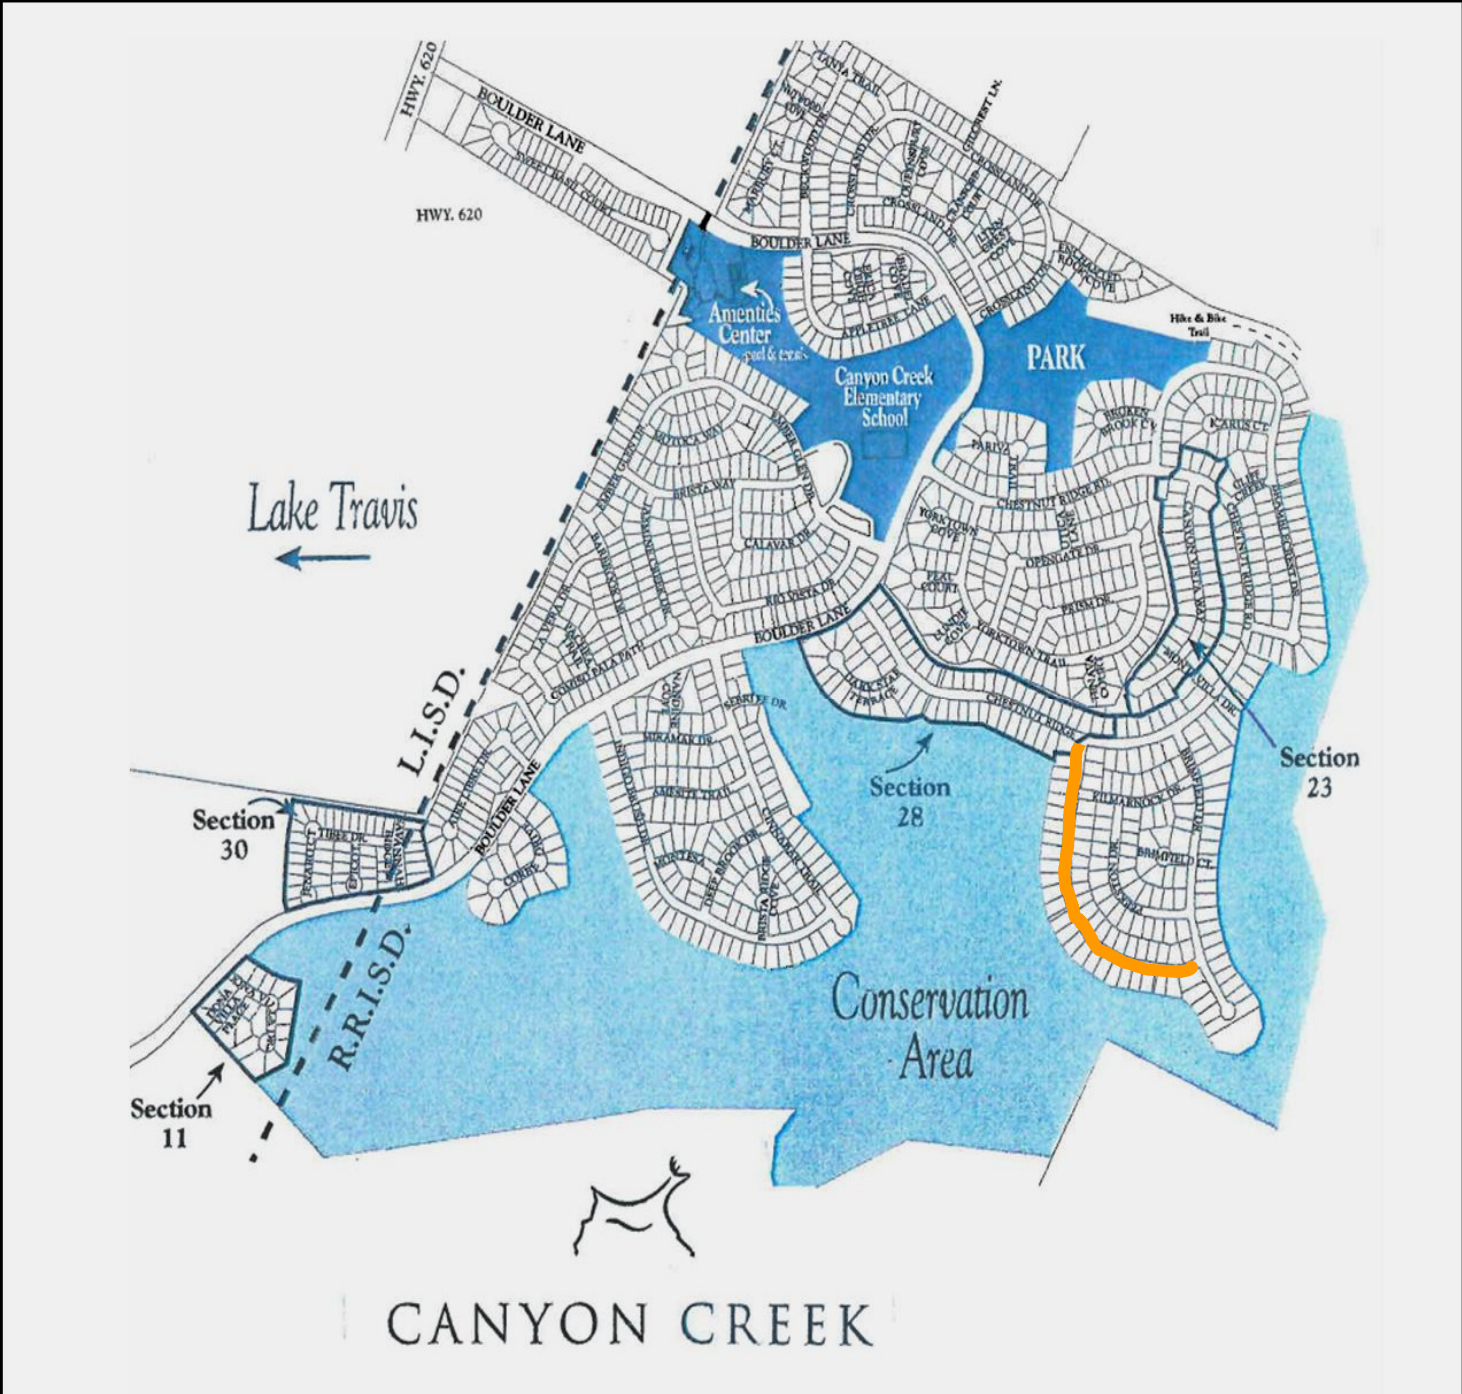

10212 TULAROSA PASS

Neighborhood Map

512-346-1799
dillard@reloaustin.com
www.ReloAustin.com
www.canyoncreeknews.com
www.activerain.com/blogs/doriedillard

DORIE DILLARD GRI CRS ABR